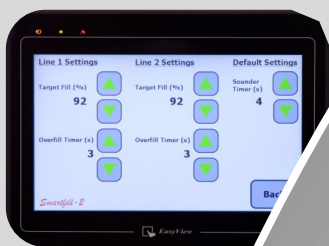

Em: [info@inagas.com](mailto:info@inagas.com)

[www.inagas.com](http://www.inagas.com)

The Smartfill-4 is designed for high volume production of Argon gas filled units.

Each of its 4 filling lines is fitted with the SmartStart lance and can be used with either one or 2 hole filling options.

The touch screens enable the operator to have complete control over the gas filling process. Quick and easy to use for greater productivity.

# Smartfill-4

The **Smartfill** range is supplied with the new **\*SmartStart** filling lance, it is fitted with a on/off control button so that the operator can start the gas filling process from the lance rather having to return to the gas machine. The lance body incorporates an LED light which goes green during filling, turns red on completion and after 30 seconds will turn off. The operator can see immediately which unit is filling and which has been finished. Production efficiency is increased and errors eliminated. \* Patent Pending