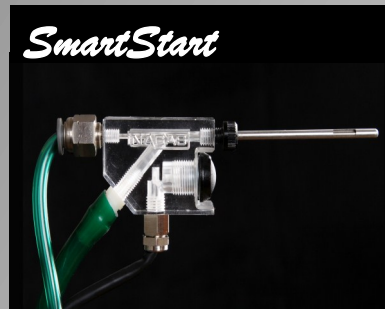

Em: [info@inagas.com](mailto:info@inagas.com)

[www.inagas.com](http://www.inagas.com)

The Smartfill-4 is designed for high volume production of Argon gas filled units.

Each of its 4 filling lines is fitted with the SmartStart lance and can be used with either one or 2 hole filling options.

The touch screens enable the operator to have complete control over the gas filling process. Quick and easy to use for greater productivity.

# Smartfill-4

The **Smartfill** range is supplied with the new **\*SmartStart** filling lance, it is fitted with a on/off control button so that the operator can start the gas filling process from the lance rather having to return to the gas machine. The lance body incorporates an LED light which goes green during filling, turns red on completion and after 30 seconds will turn off. The operator can see immediately which unit is filling and which has been finished. Production efficiency is increased and errors eliminated. \* Patent Pending

**Four filling lines with SmartStart lance system**

**Fill times**

**Unit size 122cm x 61cm x 15.5mm**

**Two hole filling 62 seconds**

**One hole filling 95 seconds**

**Including gas regulator (UK only)**

**Models in the Inagas range**